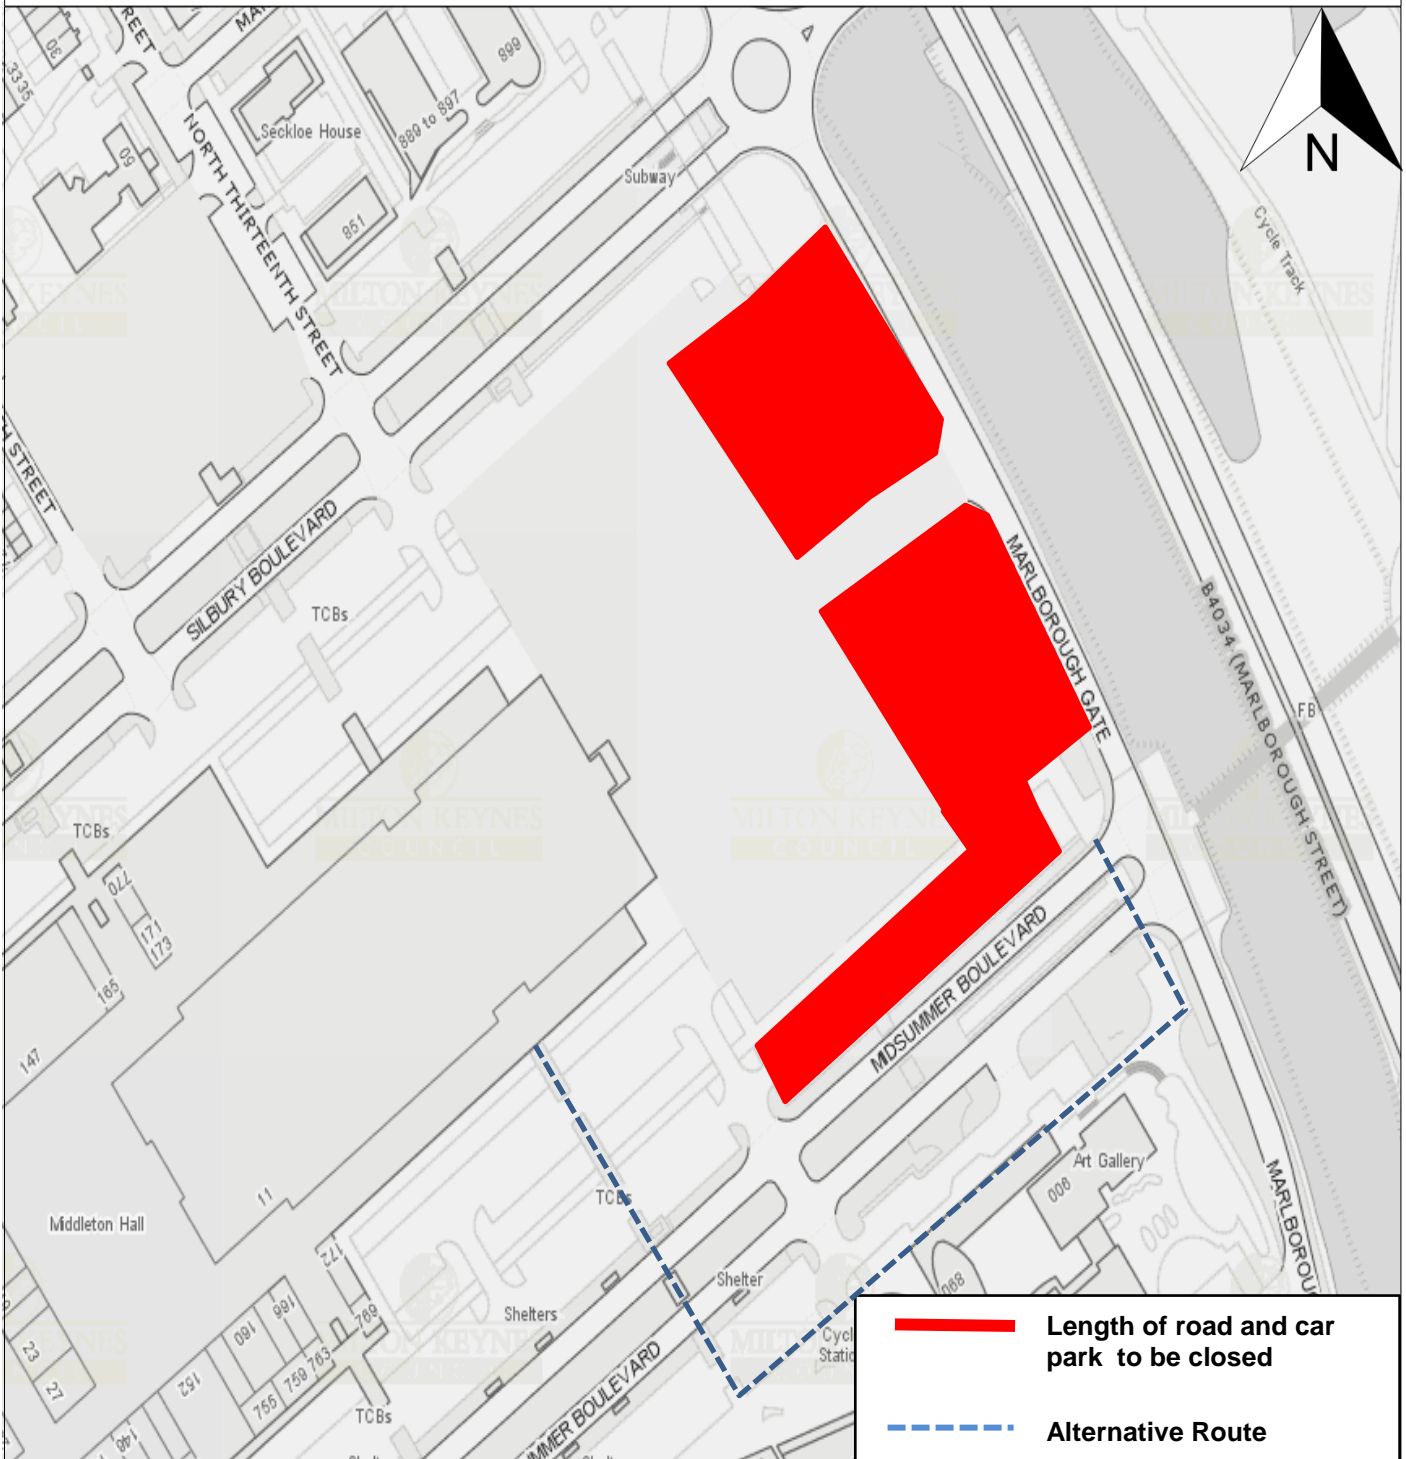

MAP FOR ORDER

Map referred to in the Council of the Borough of Milton Keynes (Marlborough Gate, CMK) (Temporary Closure) Order 2020.

This map is not to scale

The common seal of the Council of the Borough of Milton Keynes was hereunto affixed in the presence of: