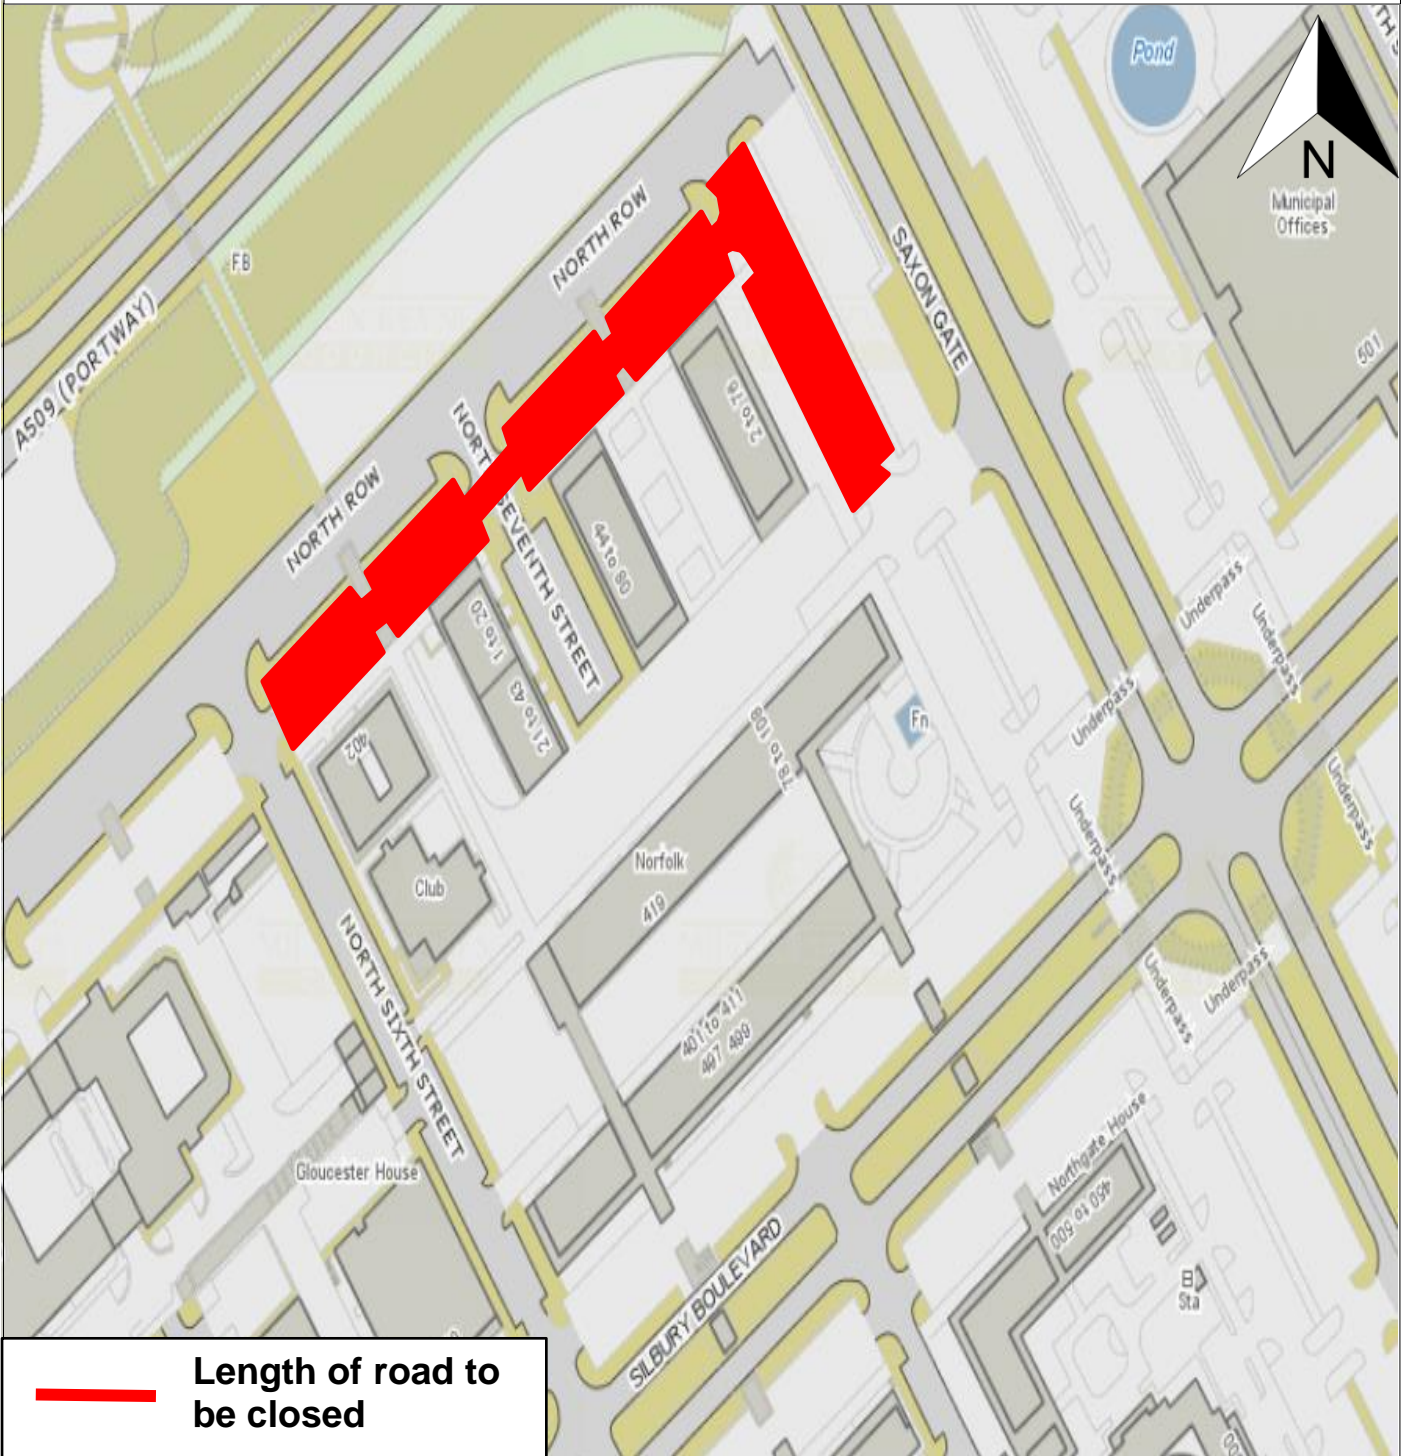

# MAP FOR ORDER

 **Length of road to be closed**

Map referred to in the Council of the Borough of Milton Keynes (North Row and Saxon Gate West (part), Central Milton Keynes) (Temporary Closure) Order 2020.

This map is not to scale

The common seal of the Council of the Borough of Milton Keynes was hereunto affixed in the presence of:

.....  
**HEAD OF LEGAL SERVICES**