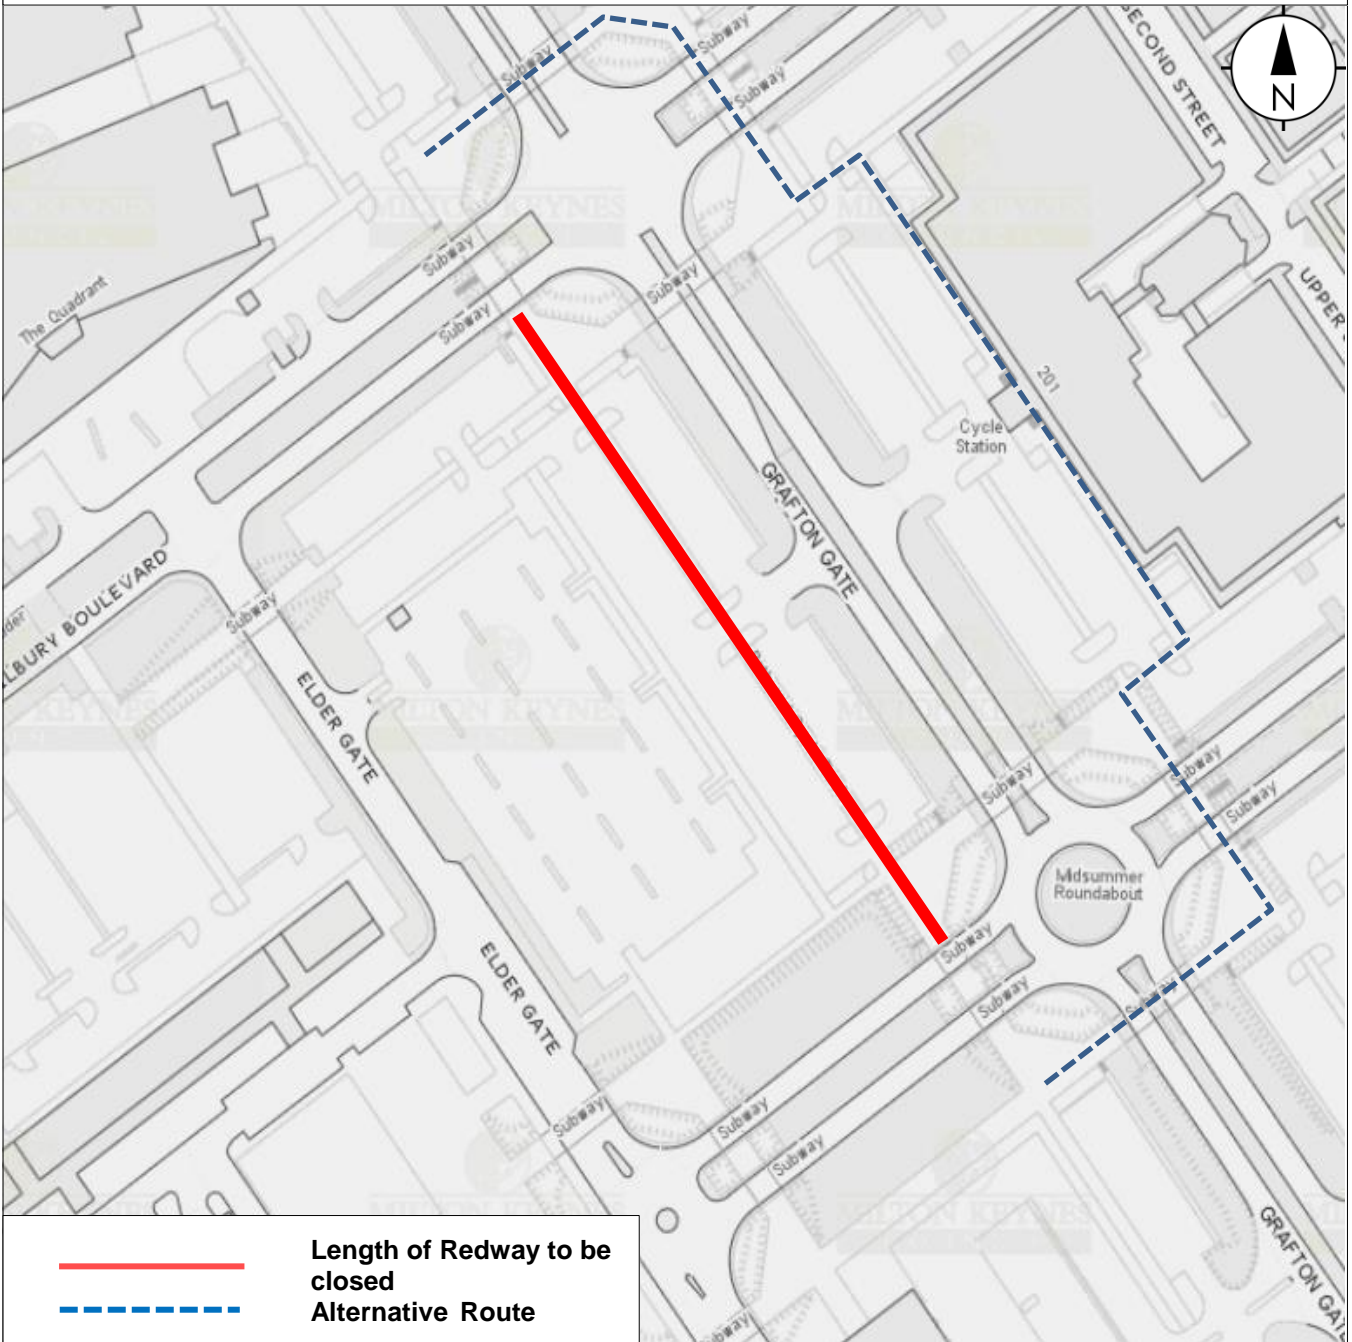

MAP FOR ORDER

Map referred to in the Council of the Borough of Milton Keynes (Redway 01, Central Milton Keynes) (Temporary Closure) Order 2019.

This map is not to scale
The common seal of the Council of the Borough of Milton Keynes was hereunto affixed in the presence of: